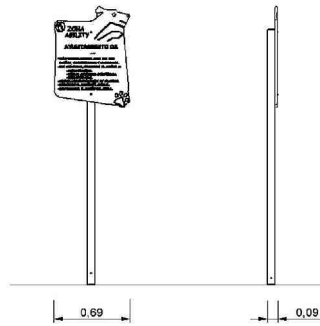

Cartel Agility
Agility sign
Panneau Agility

R9000